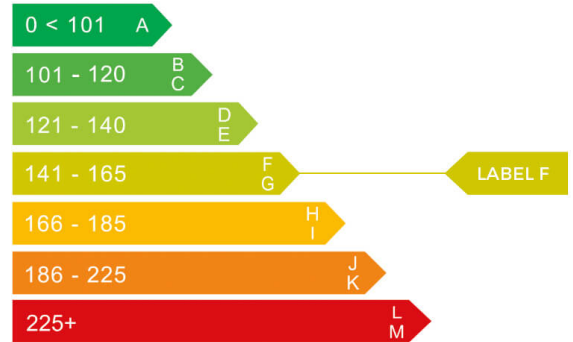

report date: 2024-09-10

General information

Make	NISSAN
Model	QASHQAI TEKNA + DIG-T MHEV CVT
Colour	Blue
Year of manufacture	2021
Top speed	124 mph
Gearbox	7 speed CVT

Engine & fuel consumption

Power	156 BHP
Max. torque	270 Nm at 4.000 rpm
Engine capacity	1.332 cc
Cylinders	4
Fuel type	Hybrid / Electric
Consumption city	38.7 mpg
Consumption extra urban	57.6 mpg
Consumption combined	43.5 mpg
CO2 emission	144 g/km
CO2 label	F

**Internet history**

**Entry 3**

Date	2021-11-11
Pictures	11
Listing price	<a href="#">View report</a>

source: [cargurus.co.uk](http://cargurus.co.uk)

**Entry 2**

Date	2021-11-11
Pictures	0
Listing price	<a href="#">View report</a>