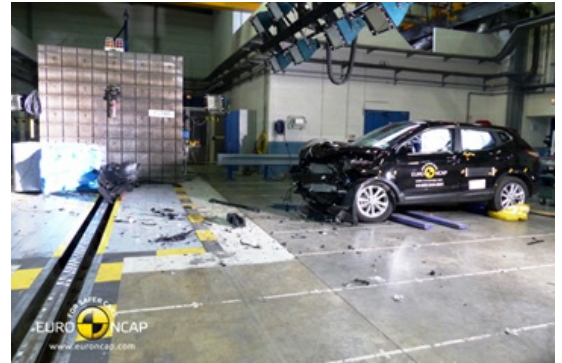

More info >

Safety ratings

NCAP rating	★★★★★
Adult	88%
Children	83%
Pedestrian	69%
Safety systems	79%
Overall rating	81%
Video	<a href="#">see crash video</a>

Dimensions & weight

Width	1835 mm
Height	1625 mm
Length	4425 mm
Wheel base	2665 mm
Kerb weight	1467 kg
Max. allowed weight	3 kg