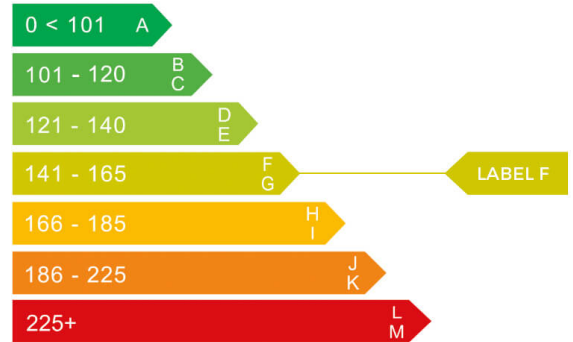

report date: 2024-09-08

General information

Make	NISSAN
Model	QASHQAI TEKNA + DIG-T MHEV CVT
Colour	Black
Year of manufacture	2023
Top speed	124 mph
Gearbox	7 speed CVT

Engine & fuel consumption

Power	156 BHP
Max. torque	270 Nm at 4.000 rpm
Engine capacity	1.332 cc
Cylinders	4
Fuel type	Hybrid / Electric
Consumption city	41.5 mpg
Consumption extra urban	61.4 mpg
Consumption combined	44.1 mpg
CO2 emission	144 g/km
CO2 label	F