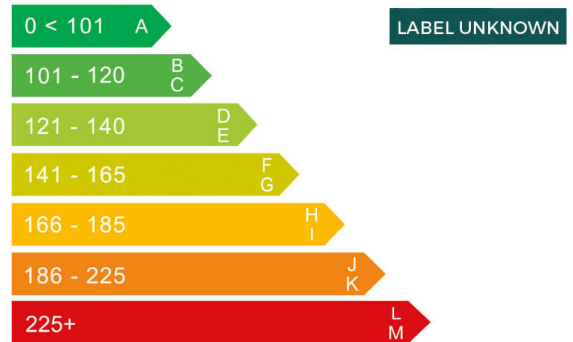

report date: 2024-10-02

General information

Make	IVECO
Model	STRALIS AS440S46T/P LNG S-A AS440S46T/P LNG
Colour	Grey
Year of manufacture	2022
Gearbox	-SEMI AUTO

Engine & fuel consumption

Power	453 BHP
Max. torque	2000 Nm at 1.100 rpm
Engine capacity	12.900 cc
Cylinders	6
Fuel type	Gas