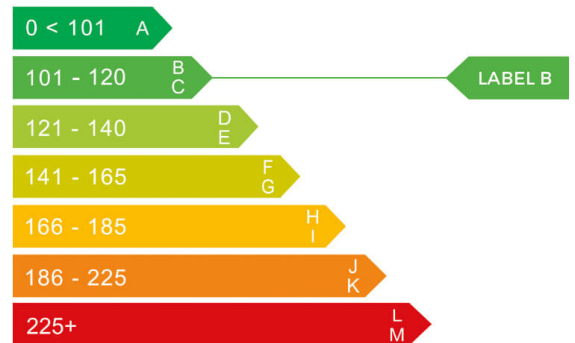

report date: 2024-09-08

General information

Make	FIAT
Model	500 RED MHEV RED
Colour	Red
Year of manufacture	2023
Top speed	104 mph
0 - 100 km/h	13.8 seconds
Gearbox	6 speed Manual

Engine & fuel consumption

Power	51.5 kW / 70 HP / 68 BHP
Max. torque	90 Nm at 3.250 rpm
Engine capacity	999 cc
Cylinders	3
Fuel type	Petrol
Consumption combined	61.4 mpg
CO2 emission	106 g/km
CO2 label	B