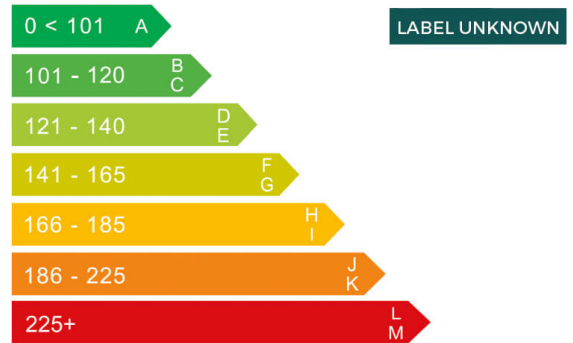

report date: 2024-09-08

General information

Make	FIAT
Model	500E LA PRIMA
Colour	Blue
Year of manufacture	2021
Top speed	93 mph
0 - 60 mph	9.0 seconds
Gearbox	1 speed automatic

Engine & fuel consumption

Power	117 BHP
Max. torque	220 Nm at 2.000 rpm
Fuel type	Electricity

Internet history

Entry 2

Date	2021-11-07
Pictures	18
Listing price	View report

source: [yesauto.com](https://www.yesauto.com)

Entry 1

Date	2021-11-04
Pictures	0
Listing price	View report

source: [heycar.co.uk](https://www.heycar.co.uk)