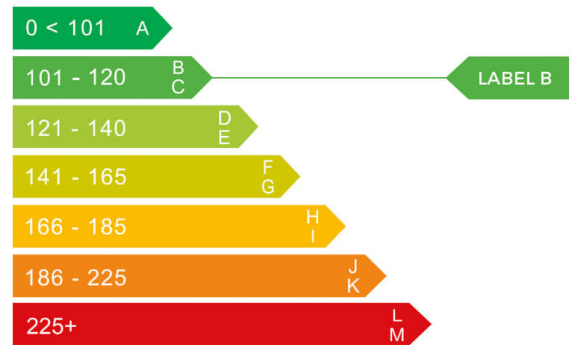

report date: 2024-09-08

General information

Make	FIAT
Model	500 RED MHEV
Colour	White
Year of manufacture	2022
Top speed	104 mph
0 - 100 km/h	13.8 seconds
Gearbox	6 speed Manual

Engine & fuel consumption

Power	51.5 kW / 70 HP / 68 BHP
Max. torque	90 Nm at 3.250 rpm
Engine capacity	999 cc
Cylinders	3
Fuel type	Petrol
Consumption combined	55.4 mpg
CO2 emission	107 g/km
CO2 label	B