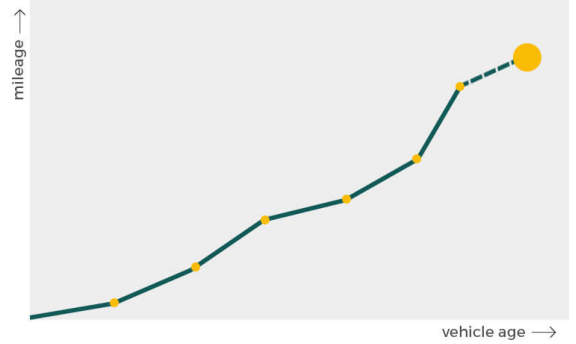

**More info** >

Mileage check

Mileage registrations	1
First mileage registration	2022-11-01

Registration #1	2022-11-01	26 mi
-----------------	------------	-------

[More info >](#)

Car features

The FIAT factory car options list is only available in the premium report.