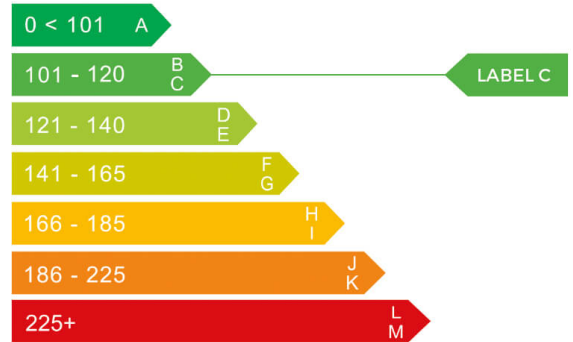

report date: 2023-11-21

General information

Make	MAZDA
Model	3 SE-L NAV
Colour	Silver
Year of manufacture	2017
Top speed	121 mph
Gearbox	6 speed Manual

Engine & fuel consumption

Power	118 BHP
Max. torque	210 Nm at 4.000 rpm
Engine capacity	1.998 cc
Cylinders	4
Fuel type	Petrol
Consumption city	43.5 mpg
Consumption extra urban	65.7 mpg
Consumption combined	55.4 mpg
CO2 emission	119 g/km
CO2 label	C

Additional information

Fuel tank capacity	51 l
Fuel delivery	Direct Injection
Number of doors	5
Number of seats	5
Number of axles	2
Engine number	PE 20950060