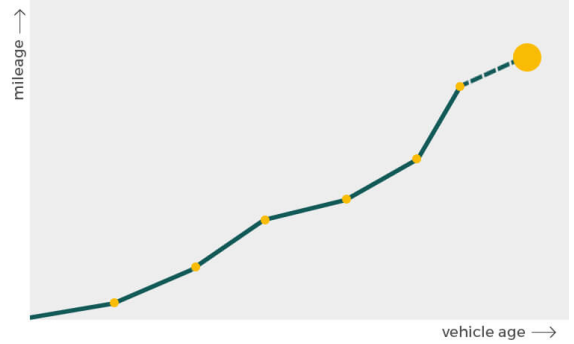

Mileage check

Mileage registrations	1
First mileage registration	2010-03-01

Registration #1	2010-03-01	19 mi

[More info >](#)