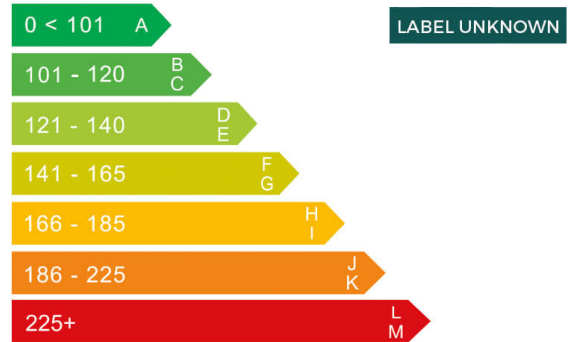

RENAULT

report date: 2025-02-13

General information

Make	RENAULT
Model	ZOE GT RAPID CHARGE EV 50
Colour	Black
Year of manufacture	2022
Top speed	116 mph
Gearbox	7 speed automatic

Engine & fuel consumption

Power	114 BHP
Max. torque	260 Nm at 2.000 rpm
Cylinders	4
Fuel type	Electricity
Consumption combined	58.9 mpg

Internet history

Entry 1

Date	2023-03-03
Pictures	50
Listing price	View report

source: cargurus.co.uk