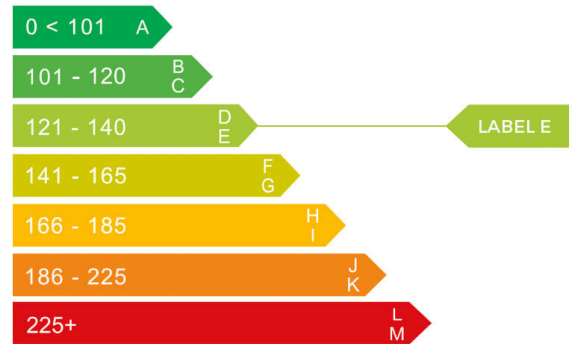

General information

Make	MINI
Model	COOPER S CLUBMAN
Colour	Blue
Year of manufacture	2013
Top speed	141 mph
Gearbox	6 speed Manual

Engine & fuel consumption

Power	184 BHP
Max. torque	240 Nm at 1.600 rpm
Engine capacity	1.598 cc
Cylinders	4
Fuel type	Petrol
Consumption city	38.2 mpg
Consumption extra urban	56.5 mpg
Consumption combined	47.9 mpg
CO2 emission	137 g/km
CO2 label	E