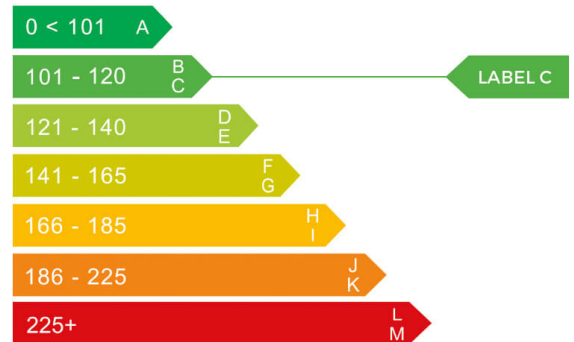

report date: 2024-10-11

General information

Make	VAUXHALL
Model	CORSA ACTIVE CDTI
Colour	Blue
Year of manufacture	2010
Top speed	101 mph
Gearbox	5 speed Manual

Engine & fuel consumption

Power	74 BHP
Max. torque	170 Nm at 1.750 rpm
Engine capacity	1.248 cc
Cylinders	4
Fuel type	Diesel
Consumption city	49.6 mpg
Consumption extra urban	74.3 mpg
Consumption combined	62.8 mpg
CO2 emission	119 g/km
CO2 label	C