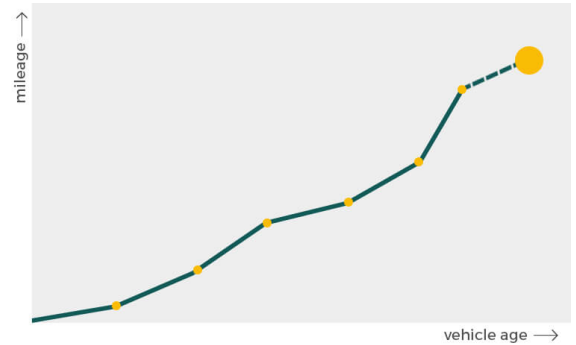

Mileage check

Odometer	In miles
Mileage registrations	9
First mileage registration	2010-01-05
Last registration	2024-08-24
Complete history	See info

Registration #1	2010-01-05	21 mi
Registration #2		
Registration #3	2021-09-08	68.267 mi
Registration #4	2022-08-15	70.623 mi
Registration #5	2022-08-20	70.680 mi
Registration #6		
Registration #7		
Registration #8		
Registration #9		

[More info >](#)