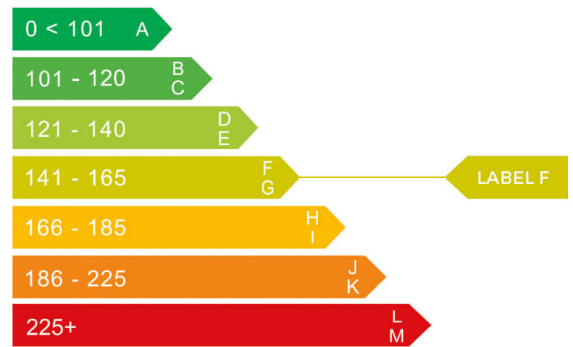

report date: 2024-09-10

General information

Make	NISSAN
Model	QASHQAI TEKNA + DIG-T MHEV CVT
Colour	Black
Year of manufacture	2022
Gearbox	-

Engine & fuel consumption

Engine capacity	1.332 cc
Fuel type	Hybrid / Electric
CO2 emission	144 g/km
CO2 label	F