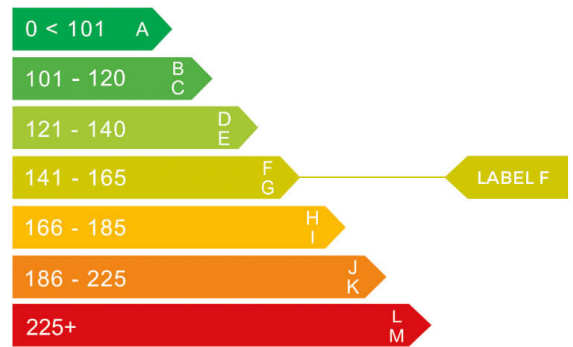

report date: 2024-09-08

General information

Make	NISSAN
Model	QASHQAI TEKNA + DIG-T MHEV CVT
Colour	Black
Year of manufacture	2022
Gearbox	-

Engine & fuel consumption

Engine capacity	1.332 cc
Fuel type	Hybrid / Electric
CO2 emission	144 g/km
CO2 label	F