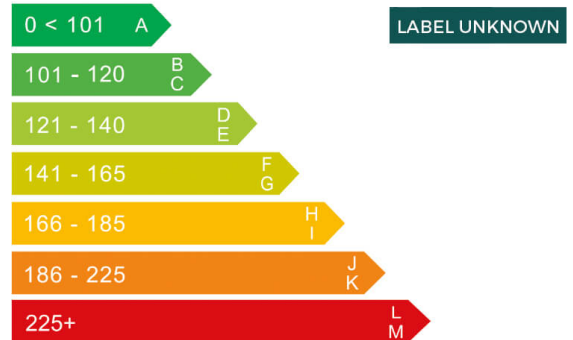

report date: 2024-07-16

General information

Make	BMW
Model	2 SERIES
Colour	-
Year of manufacture	-
Top speed	177 mph
Gearbox	6 speed automatic

Engine & fuel consumption

Power	503 BHP
Max. torque	650 Nm at 5.500 rpm
Cylinders	6
Fuel type	Petrol
Consumption combined	28.8 mpg

Internet history

Entry 1

Date	2023-11-09
Pictures	34
Listing price	View report

source: cargurus.co.uk

Damage history

Check the damage history for this BMW. See if, where and when this BMW had damage and the car repair costs. We also check if this BMW was scrapped. Download the premium report [here](#) for the results.