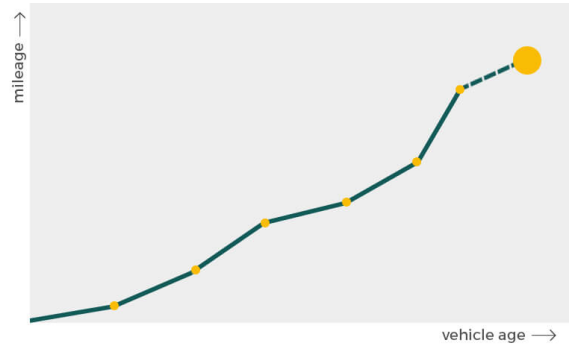

Mileage check

Mileage registrations 1

Registration #1 2024-07-16 2024-07-16

[More info >](#)