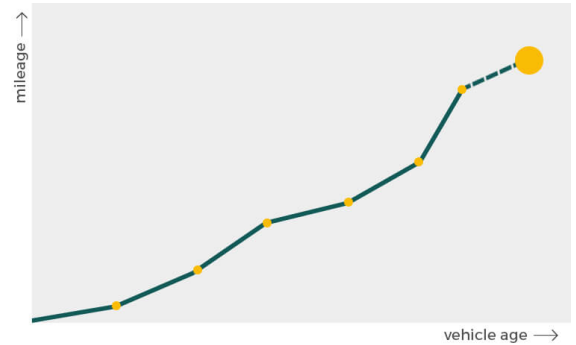

More info >

Mileage check

Odometer	In miles
Mileage registrations	15
First mileage registration	2013-12-13
Last registration	2025-01-16
Complete history	See info

Registration #1	2013-12-13	9 mi
Registration #2	2016-04-04	13.859 mi
Registration #3	2017-03-30	19.167 mi
Registration #4	2018-03-26	24.187 mi
Registration #5	2018-03-27	24.187 mi
Registration #6	2019-03-25	31.128 mi
Registration #7	2020-03-09	37.299 mi
Registration #8	2021-03-26	43.339 mi
Registration #9	2022-03-26	43.339 mi
Registration #10	2022-03-26	43.339 mi
Registration #11	2022-03-26	43.339 mi
Registration #12	2022-03-26	43.339 mi
Registration #13	2022-03-26	43.339 mi
Registration #14	2022-03-26	43.339 mi
Registration #15	2022-03-26	43.339 mi