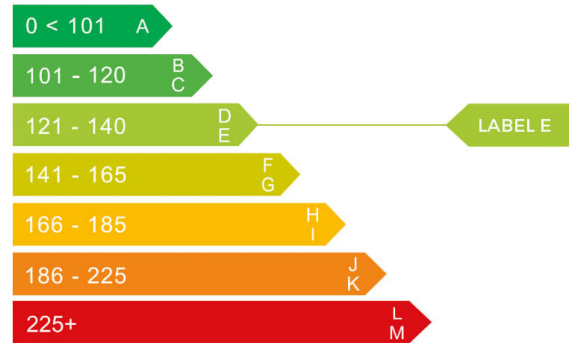

General information

Make	MINI
Model	COOPER S CLUBMAN
Colour	Black
Year of manufacture	2013
Top speed	141 mph
0 - 60 mph	7.5 seconds
Gearbox	6 speed Manual

Engine & fuel consumption

Power	184 BHP
Max. torque	240 Nm at 1.600 rpm
Engine capacity	1.598 cc
Cylinders	4
Fuel type	Petrol
Consumption city	39.8 mpg
Consumption extra urban	56.5 mpg
Consumption combined	47.9 mpg
CO2 emission	137 g/km
CO2 label	E