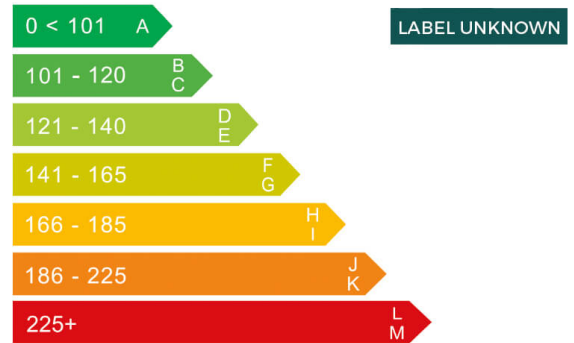

report date: 2024-09-18

General information

Make	MINI
Model	CLUBVAN COOPER D COOPER D
Colour	-
Year of manufacture	-
Top speed	122 mph
0 - 60 mph	10.2 seconds
Gearbox	6 speed Manual

Engine & fuel consumption

Power	112 BHP
Max. torque	270 Nm at 2.250 rpm
Cylinders	4
Fuel type	Diesel
Consumption city	64.2 mpg
Consumption extra urban	78.5 mpg
Consumption combined	72.4 mpg

Internet history

Entry 1

Date	2021-08-04
Pictures	12
Listing price	View report