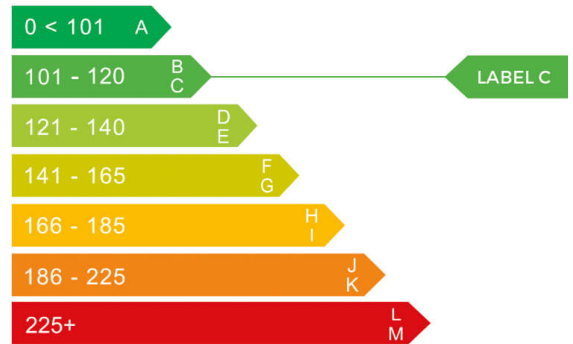

report date: 2024-09-11

General information

Make	NISSAN
Model	JUKE TEKNA HEV CVT
Colour	Black
Year of manufacture	2023
Top speed	103 mph
Gearbox	4 speed CVT

Engine & fuel consumption

Power	141 BHP
Max. torque	148 Nm at 3.600 rpm
Engine capacity	1.598 cc
Cylinders	4
Fuel type	Hybrid / Electric
Consumption combined	55.4 mpg
CO2 emission	113 g/km
CO2 label	C

Additional information

Number of doors	5
Number of axles	2
Engine number	574743R