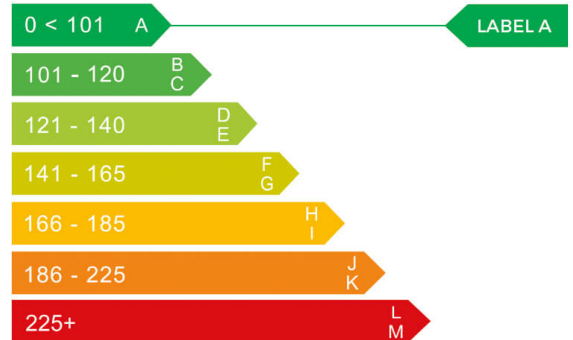

ŠKODA

report date: 2024-11-11

General information

Make	SKODA
Model	SUPERB SE L IV PHEV S-A LAURIN AND KLEMENT IV DSG
Colour	Blue
Year of manufacture	2021
Top speed	139 mph
0 - 100 km/h	7.7 seconds
Gearbox	6 speed SEMI AUTO

Engine & fuel consumption

Power	115 kW / 157 HP / 215 BHP
Max. torque	400 Nm at 1.550 rpm
Engine capacity	1.395 cc
Cylinders	4
Fuel type	Hybrid / Electric
Consumption combined	1.1 mpg
CO2 emission	25 g/km
CO2 label	A