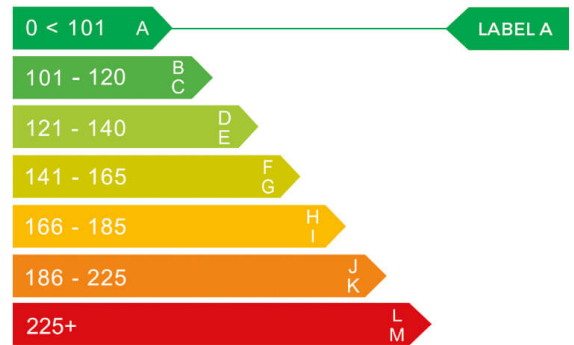

report date: 2024-07-15

General information

Make	BMW
Model	X5 XDRIVE45E XLINE AUTO XDRIVE45E XLINE
Colour	Blue
Year of manufacture	2020
Top speed	146 mph
0 - 60 mph	3.5 seconds
Gearbox	8 speed automatic

Engine & fuel consumption

Power	389 BHP
Max. torque	600 Nm at 3.170 rpm
Engine capacity	2.998 cc
Cylinders	6
Fuel type	Hybrid / Electric
Consumption combined	188.3 mpg
CO2 emission	28 g/km
CO2 label	A

Internet history

More info >

Dimensions & weight

Width	2004 mm
Height	1745 mm
Length	4922 mm
Wheel base	2975 mm
Kerb weight	2435 kg
Max. allowed weight	3150 kg

Additional information

Fuel tank capacity	80 l
Fuel delivery	Direct Injection
Number of doors	5
Number of seats	5
Number of axles	2
Engine number	14865967