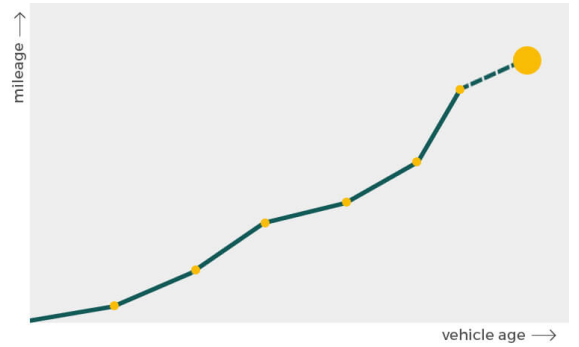

Mileage check

Mileage registrations 1

Registration #1 2020-05-20 2024-09-18

[More info >](#)