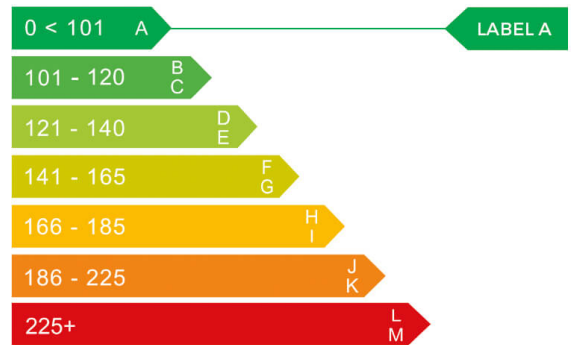

report date: 2024-07-15

General information

Make	BMW
Model	X5 XDRIVE45E XLINE AUTO XDRIVE45E XLINE
Colour	Grey
Year of manufacture	2019
Top speed	146 mph
0 - 60 mph	3.5 seconds
Gearbox	8 speed automatic

Engine & fuel consumption

Power	389 BHP
Max. torque	600 Nm at 3.170 rpm
Engine capacity	2.998 cc
Cylinders	6
Fuel type	Hybrid / Electric
Consumption combined	188.3 mpg
CO2 emission	39 g/km
CO2 label	A

More info >

Dimensions & weight

Width	2004 mm
Height	1745 mm
Length	4922 mm
Wheel base	2975 mm
Kerb weight	2435 kg
Max. allowed weight	3150 kg

Additional information

Fuel tank capacity	80 l
Fuel delivery	Direct Injection
Number of doors	5
Number of seats	5
Number of axles	2
Engine number	21735811