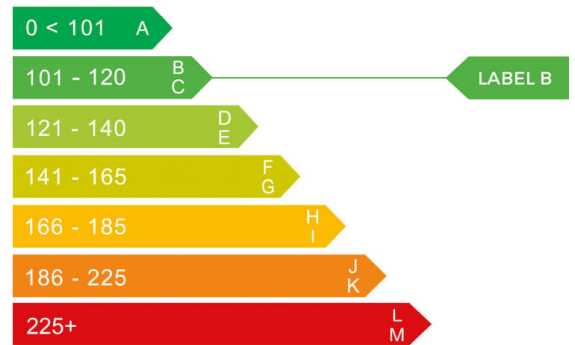

report date: 2024-09-08

General information

Make	FIAT
Model	500 RED MHEV DOLCEVITA PLUS
Colour	Grey
Year of manufacture	2022
Top speed	104 mph
0 - 100 km/h	13.8 seconds
Gearbox	6 speed Manual

Engine & fuel consumption

Power	51.5 kW / 70 HP / 68 BHP
Max. torque	90 Nm at 3.250 rpm
Engine capacity	999 cc
Cylinders	3
Fuel type	Petrol
Consumption combined	56.5 mpg
CO2 emission	106 g/km
CO2 label	B

Internet history

Entry 1