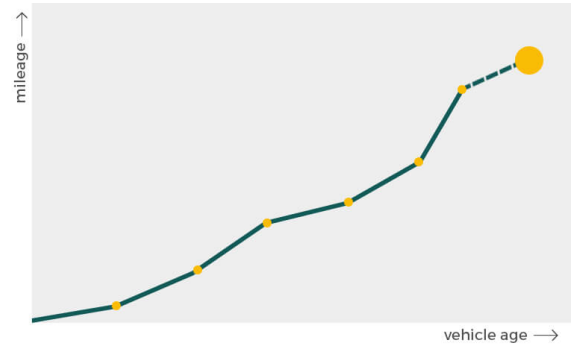

Mileage check

Odometer	In miles
Mileage registrations	17
First mileage registration	2011-06-10
Last registration	2023-10-11
Complete history	See info

Registration #1	2011-06-10	25 mi
Registration #2	2014-05-14	30.311 mi
Registration #3	2014-05-14	30.311 mi
Registration #4	2015-05-25	37.331 mi
Registration #5	2016-05-13	43.097 mi
Registration #6	2016-05-13	43.102 mi
Registration #7	2017-04-04	46.057 mi
Registration #8	2017-04-04	46.057 mi
Registration #9	2018-03-23	63.330 mi
Registration #10	2019-03-23	63.330 mi
Registration #11	2019-03-23	63.330 mi
Registration #12	2019-03-23	63.330 mi
Registration #13	2019-03-23	63.330 mi
Registration #14	2019-03-23	63.330 mi
Registration #15	2019-03-23	63.330 mi
Registration #16	2019-03-23	63.330 mi
Registration #17	2019-03-23	63.330 mi

[More info >](#)