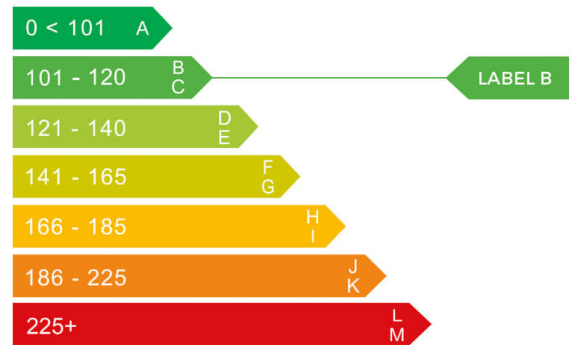

report date: 2024-09-08

General information

Make	FIAT
Model	500 RED MHEV
Colour	Black
Year of manufacture	2022
Top speed	104 mph
0 - 100 km/h	13.8 seconds
Gearbox	6 speed Manual

Engine & fuel consumption

Power	51.5 kW / 70 HP / 68 BHP
Max. torque	90 Nm at 3.250 rpm
Engine capacity	999 cc
Cylinders	3
Fuel type	Petrol
Consumption combined	61.4 mpg
CO2 emission	106 g/km
CO2 label	B

Internet history

Entry 2