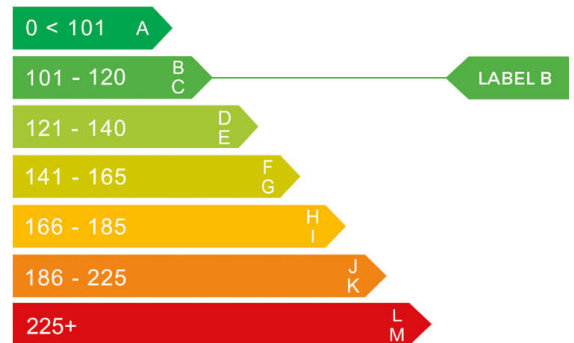

report date: 2024-09-08

General information

Make	FIAT
Model	500 RED MHEV DOLCEVITA PLUS
Colour	Red
Year of manufacture	2022
Top speed	104 mph
0 - 100 km/h	13.8 seconds
Gearbox	6 speed Manual

Engine & fuel consumption

Power	51.5 kW / 70 HP / 68 BHP
Max. torque	90 Nm at 3.250 rpm
Engine capacity	999 cc
Cylinders	3
Fuel type	Petrol
Consumption combined	56.5 mpg
CO2 emission	106 g/km
CO2 label	B

Internet history

Entry 1