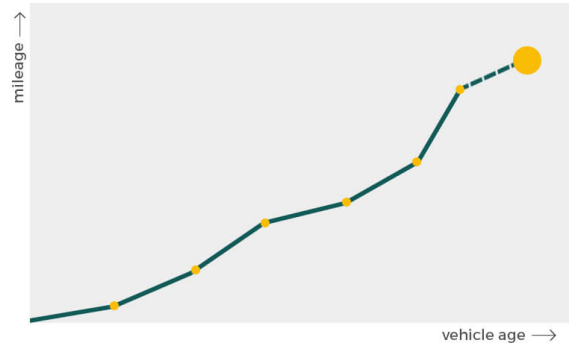

More info >

Mileage check

Mileage registrations	1
First mileage registration	2022-10-01

Registration #1	2022-10-01	16 mi
-----------------	------------	-------

[More info >](#)

Car features

The FIAT factory car options list is only available in the premium report.