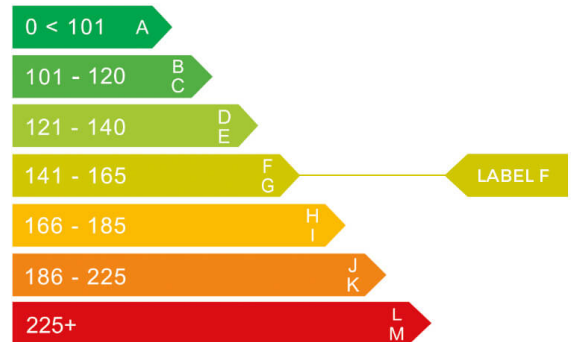

report date: 2024-09-08

General information

Make	NISSAN
Model	QASHQAI TEKNA + DIG-T MHEV CVT
Colour	White
Year of manufacture	2022
Top speed	124 mph
Gearbox	7 speed CVT

Engine & fuel consumption

Power	156 BHP
Max. torque	270 Nm at 4.000 rpm
Engine capacity	1.332 cc
Cylinders	4
Fuel type	Hybrid / Electric
Consumption city	38.7 mpg
Consumption extra urban	57.6 mpg
Consumption combined	43.5 mpg
CO2 emission	144 g/km
CO2 label	F