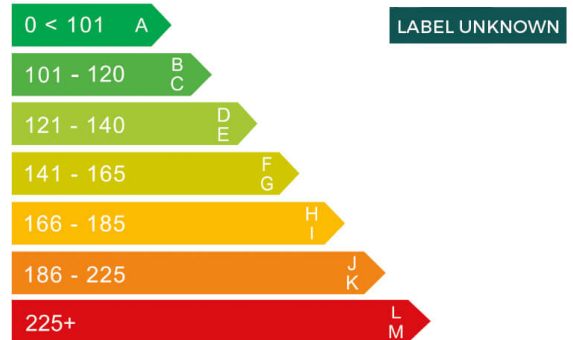

report date: 2025-01-11

General information

Make	BMW
Model	Z4 SE ROADSTER
Colour	-
Year of manufacture	2005
Top speed	137 mph
Gearbox	6 speed Manual

Engine & fuel consumption

Power	148 BHP
Max. torque	200 Nm at 3.600 rpm
Cylinders	4
Fuel type	-
Consumption city	26.2 mpg
Consumption extra urban	50.4 mpg
Consumption combined	37.7 mpg

Damage history

Check the damage history for this BMW. See if, where and when this BMW had damage and the car repair costs. We also check if this BMW was scrapped. Download the premium report [here](#) for the results.

More info >

Dimensions & weight

Width	1781 mm
Height	1299 mm
Length	4091 mm
Wheel base	2495 mm
Kerb weight	1295 kg
Max. allowed weight	1520 kg

Additional information

Fuel tank capacity	55 l
Fuel delivery	Multi-Point Injection
Number of doors	2
Number of seats	2
Number of axles	2
Engine number	A227H507