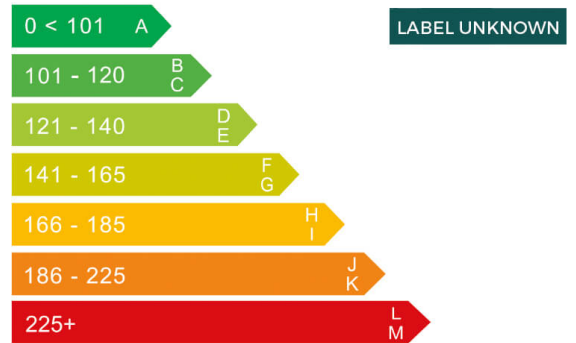

report date: 2025-01-24

General information

Make	BMW
Model	X5 XDRIVE45E XLINE AUTO XDRIVE45E XLINE
Colour	-
Year of manufacture	-
Top speed	146 mph
0 - 60 mph	3.5 seconds
Gearbox	8 speed automatic

Engine & fuel consumption

Power	389 BHP
Max. torque	600 Nm at 3.170 rpm
Cylinders	6
Fuel type	Hybrid / Electric / (clean)
Consumption combined	188.3 mpg