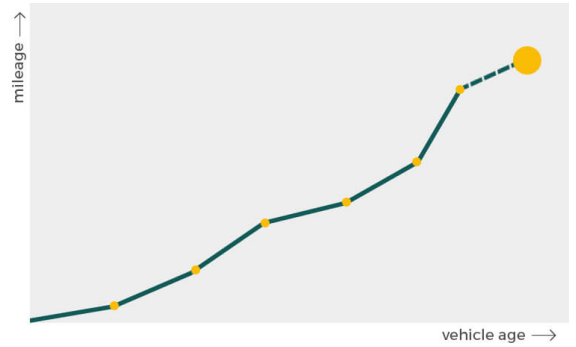

Mileage check

Mileage registrations 1

Registration #1 2019-05-20 2025-01-24

[More info >](#)

Car features

The BMW factory car options list is only available in the premium report.

S0225	Air conditioning
S0295	
S0482	
S0501	
S0566	
S0567	
S0569	

View the complete BMW factory list for this vehicle [here](#).

More info >

Dimensions & weight

Width	2004 mm
Height	1745 mm
Length	4922 mm
Wheel base	2975 mm
Kerb weight	2435 kg
Max. allowed weight	3150 kg

Additional information

Fuel tank capacity	80 l
Fuel delivery	Direct Injection
Number of doors	5
Number of seats	5
Number of axles	2
Engine number	11576127