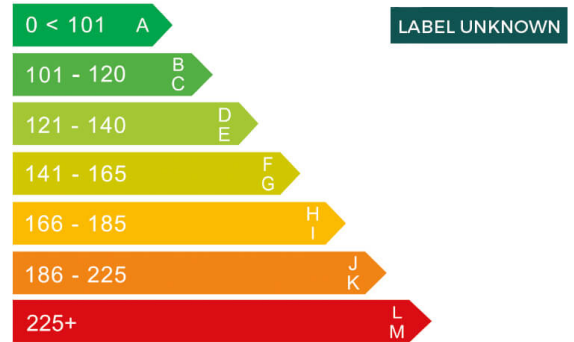

report date: 2024-09-10

General information

Make	FIAT
Model	500E LA PRIMA LA PRIMA
Colour	Green
Year of manufacture	2022
Top speed	93 mph
Gearbox	1 speed automatic

Engine & fuel consumption

Power	117 BHP
Max. torque	220 Nm at 2.000 rpm
Fuel type	Electricity
Consumption combined	1.0 mpg