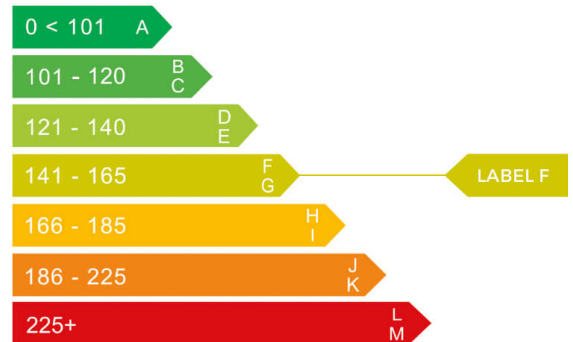

HYUNDAI

report date: 2024-10-13

General information

Make	HYUNDAI
Model	KONA ULTIMATE T-GDI AUTO
Colour	Grey
Year of manufacture	2023
Top speed	130 mph
Gearbox	7 speed automatic

Engine & fuel consumption

Power	198 BHP
Max. torque	265 Nm at 4.500 rpm
Engine capacity	1.598 cc
Cylinders	4
Fuel type	Petrol
Consumption combined	44.1 mpg
CO2 emission	144 g/km
CO2 label	F

More info >

Dimensions & weight

Width	1825 mm
Height	1570 mm
Length	4350 mm
Wheel base	2660 mm
Kerb weight	1360 kg
Max. allowed weight	1915 kg

Additional information

Fuel tank capacity	47 l
Number of doors	5
Number of seats	5
Number of axles	2
Engine number	G4FPPU243219