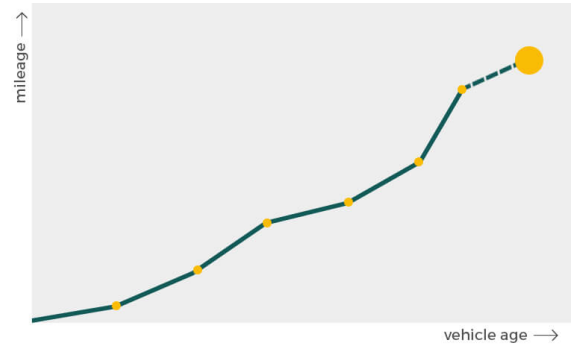

Download >

Mileage check

Odometer	In miles
Mileage registrations	6
First mileage registration	2007-05-14
Last registration	2021-10-26
Complete history	See info

Registration #1	2007-05-14	19 mi
Registration #2	2017-11-08	700 mi
Registration #3	2018-11-21	1.065 mi
Registration #4	2019-05-29	15,377 mi
Registration #5	2020-05-29	15,377 mi
Registration #6	2021-10-26	15,377 mi