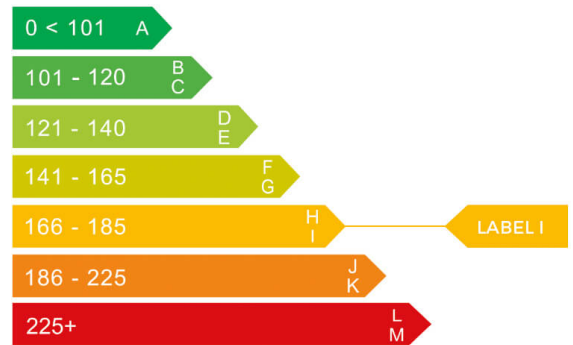

 **AI**

report date: 2022-07-05

General information

Make	MINI
Model	COOPER S
Colour	Black
Year of manufacture	2007
Top speed	139 mph
0 - 60 mph	7.1 seconds
Gearbox	6 speed automatic

Engine & fuel consumption

Power	175 BHP
Torque	240 Nm at 1.600 rpm
Engine capacity	1.598 cc
Cylinders	4
Fuel type	Petrol
Consumption city	21.6 mpg
Consumption extra urban	39.9 mpg
Consumption combined	30.5 mpg
CO2 emission	182 g/km
CO2 label	I