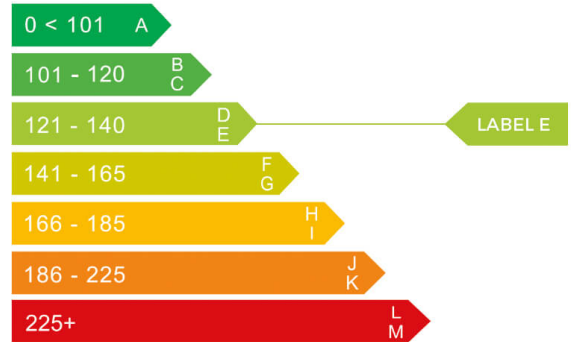

report date: 2024-12-08

General information

Make	KIA
Model	PROCEED GT-LINE Ceed 3
Colour	Blue
Year of manufacture	2024
Top speed	123 mph
Gearbox	6 speed Manual

Engine & fuel consumption

Power	138 BHP
Max. torque	253 Nm at 3.000 rpm
Engine capacity	1.482 cc
Cylinders	4
Fuel type	Petrol
Consumption combined	47.9 mpg
CO2 emission	133 g/km
CO2 label	E