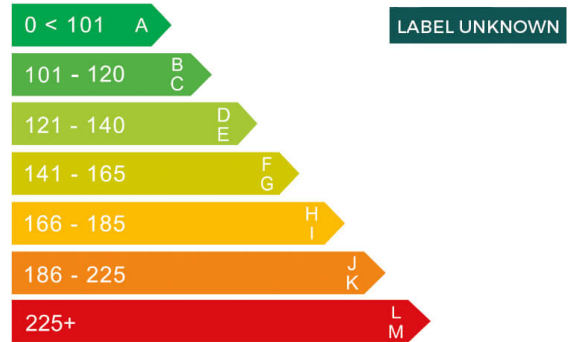

HYUNDAI

report date: 2024-10-16

General information

Make	HYUNDAI
Model	KONA N LINE S EV
Colour	White
Year of manufacture	2024
Top speed	107 mph
Gearbox	1 speed automatic

Engine & fuel consumption

Power	215 BHP
Max. torque	255 Nm
Fuel type	Electricity