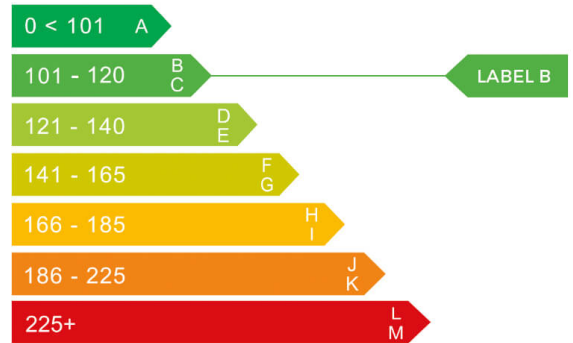

report date: 2024-09-08

General information

Make	FIAT
Model	500 RED MHEV DOLCEVITA PLUS
Colour	Grey
Year of manufacture	2022
Top speed	104 mph
0 - 100 km/h	13.8 seconds
Gearbox	6 speed Manual

Engine & fuel consumption

Power	51.5 kW / 70 HP / 68 BHP
Max. torque	90 Nm at 3.250 rpm
Engine capacity	999 cc
Cylinders	3
Fuel type	Petrol
Consumption combined	56.5 mpg
CO2 emission	106 g/km
CO2 label	B

Internet history

Entry 2