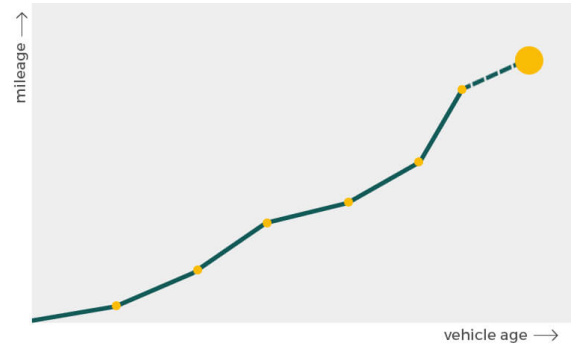

Download >

Mileage check

Odometer	In miles
Mileage registrations	6
First mileage registration	2016-09-08
Last registration	2023-02-06
Complete history	See info

Registration #1	2016-09-08	25 mi
Registration #2	2019-02-15	42.081 mi
Registration #3	2020-02-08	49.455 mi
Registration #4	2023-02-06	55.277 mi
Registration #5	2023-02-06	55.277 mi
Registration #6	2023-02-06	55.277 mi