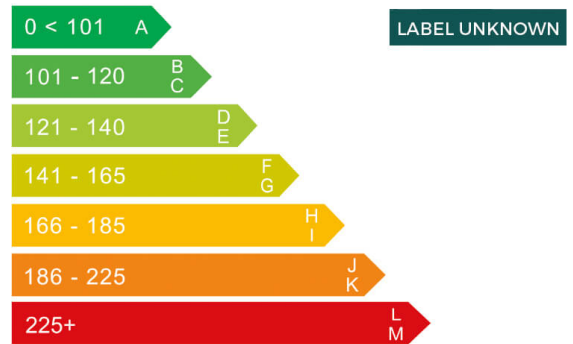

report date: 2024-09-10

General information

Make	FIAT
Model	500E LA PRIMA LA PRIMA
Colour	Black
Year of manufacture	2022
Top speed	93 mph
Gearbox	1 speed automatic

Engine & fuel consumption

Power	117 BHP
Max. torque	220 Nm at 2.000 rpm
Fuel type	Electricity
Consumption combined	1.0 mpg