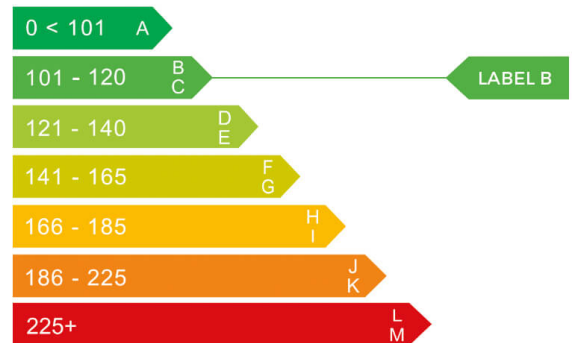

report date: 2024-09-08

General information

Make	FIAT
Model	500 RED MHEV RED
Colour	White
Year of manufacture	2023
Top speed	104 mph
0 - 100 km/h	13.8 seconds
Gearbox	6 speed Manual

Engine & fuel consumption

Power	51.5 kW / 70 HP / 68 BHP
Max. torque	90 Nm at 3.250 rpm
Engine capacity	999 cc
Cylinders	3
Fuel type	Petrol
Consumption combined	61.4 mpg
CO2 emission	106 g/km
CO2 label	B

Internet history

Entry 2