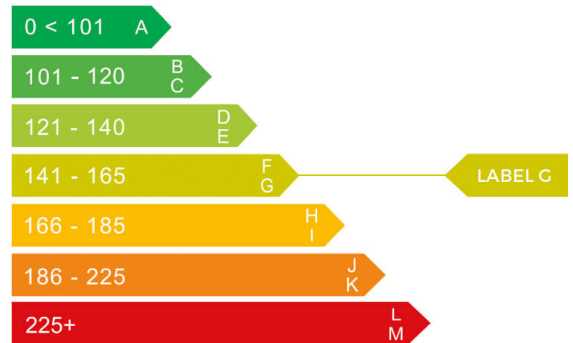

Mercedes-Benz

report date: 2024-09-10

General information

Make	MERCEDES-BENZ
Model	GLB 200 AMG LINE PREMIUM AUTO GLB 200 AMG LINE
Colour	Blue
Year of manufacture	2021
Top speed	129 mph
Gearbox	7 speed automatic

Engine & fuel consumption

Power	161 BHP
Max. torque	250 Nm at 4.000 rpm
Engine capacity	1.332 cc
Cylinders	4
Fuel type	Petrol
Consumption combined	37.7 mpg
CO2 emission	163 g/km
CO2 label	G

Internet history