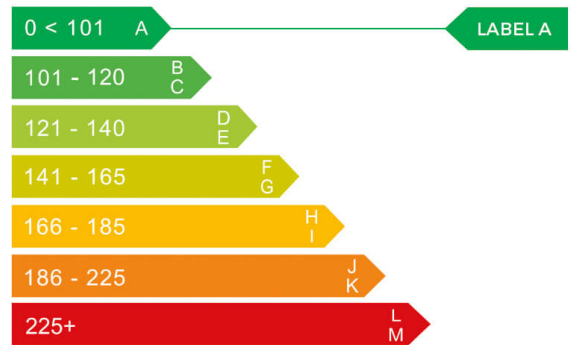

report date: 2023-11-21

General information

Make	FORD
Model	FOCUS TITANIUM X TDCI
Colour	Black
Year of manufacture	2015
Top speed	120 mph
0 - 100 km/h	10.7 seconds
Gearbox	6 speed Manual

Engine & fuel consumption

Power	88 kW / 120 HP / 118 BHP
Max. torque	270 Nm at 1.750 rpm
Engine capacity	1.499 cc
Cylinders	4
Fuel type	Diesel
Consumption city	65.7 mpg
Consumption extra urban	83.1 mpg
Consumption combined	74.3 mpg
CO2 emission	98 g/km
CO2 label	A