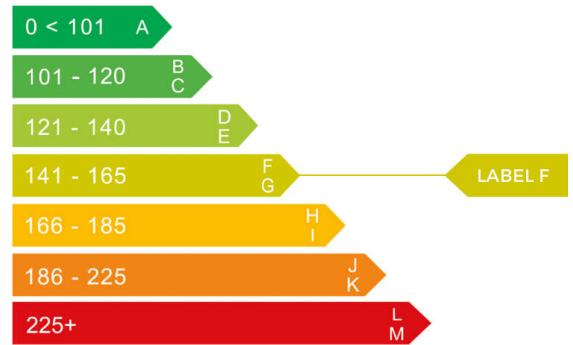

report date: 2024-09-10

General information

Make	NISSAN
Model	QASHQAI TEKNA + DIG-T MHEV CVT
Colour	Red
Year of manufacture	2022
Gearbox	-

Engine & fuel consumption

Engine capacity	1.332 cc
Fuel type	Hybrid / Electric
CO2 emission	144 g/km
CO2 label	F