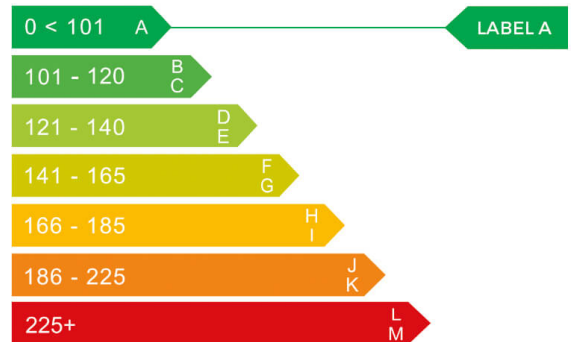

report date: 2024-12-14

General information

Make	BMW
Model	X5 XDRIVE45E XLINE AUTO XDRIVE45E M SPORT
Colour	Grey
Year of manufacture	2020
Top speed	146 mph
0 - 60 mph	5.6 seconds
Gearbox	8 speed automatic

Engine & fuel consumption

Power	282 BHP
Max. torque	450 Nm at 3.500 rpm
Engine capacity	2.998 cc
Cylinders	6
Fuel type	Hybrid / Electric
Consumption combined	188.3 mpg
CO2 emission	31 g/km
CO2 label	A

Internet history

More info >

Dimensions & weight

Width	2218 mm
Height	1745 mm
Length	4922 mm
Wheel base	2975 mm
Kerb weight	2435 kg
Max. allowed weight	3150 kg

Additional information

Fuel tank capacity	69 l
Fuel delivery	Direct Injection
Number of doors	5
Number of seats	5
Number of axles	2
Engine number	23206111