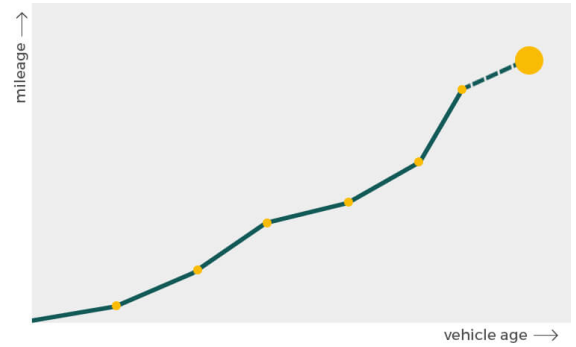

Mileage check

Odometer	In miles
Mileage registrations	4
First mileage registration	2020-12-01
Last registration	2024-06-24
Complete history	See info

Registration #1	2020-12-01	21 mi
Registration #2	2023-11-13	24.982 mi
Registration #3	2024-06-24	25.277 mi
Registration #4	2024-06-24	25.277 mi

[More info >](#)