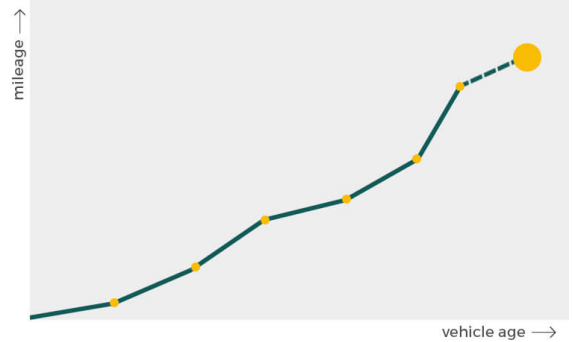

**More info** >

Mileage check

Odometer	In miles
Mileage registrations	13
First mileage registration	2013-11-09
Last registration	2024-02-12
Complete history	<a href="#">See info</a>

Registration #1	2013-11-09	25 mi
Registration #2	2016-11-05	41.709 mi
Registration #3	2017-11-13	59.115 mi
Registration #4	2018-07-26	65.971 mi
Registration #5	2019-07-23	71.589 mi
Registration #6	2020-08-04	71.779 mi
Registration #7	2021-07-28	73.748 mi
Registration #8	2022-05-01	75.277 mi
Registration #9	2022-05-01	75.277 mi
Registration #10	2022-05-01	75.277 mi
Registration #11	2022-05-01	75.277 mi
Registration #12	2022-05-01	75.277 mi
Registration #13	2022-05-01	75.277 mi