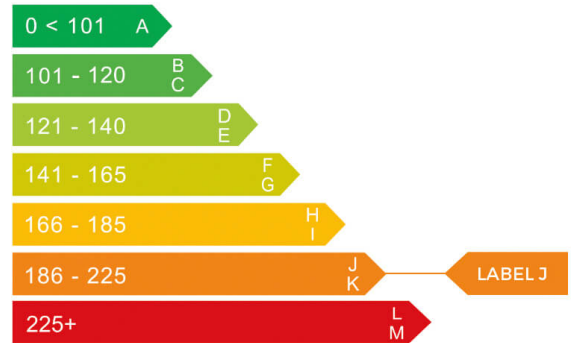

HYUNDAI

report date: 2024-10-06

General information

Make	HYUNDAI
Model	SONATA CRTD
Colour	Grey
Year of manufacture	2008
Top speed	124 mph
0 - 60 mph	11.6 seconds
Gearbox	4 speed automatic

Engine & fuel consumption

Power	138 BHP
Max. torque	304 Nm at 2.000 rpm
Engine capacity	1.991 cc
Cylinders	4
Fuel type	Diesel
Consumption city	26.7 mpg
Consumption extra urban	51.4 mpg
Consumption combined	38.7 mpg
CO2 emission	191 g/km
CO2 label	J