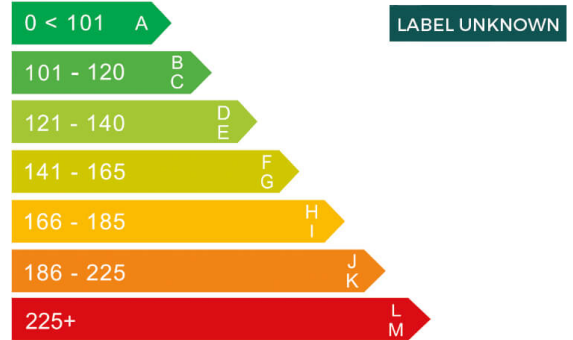

report date: 2024-09-08

General information

Make	FIAT
Model	500E ICON ICON
Colour	-
Year of manufacture	-
Top speed	93 mph
Gearbox	1 speed automatic

Engine & fuel consumption

Power	117 BHP
Max. torque	220 Nm at 2.000 rpm
Fuel type	Electric
Consumption combined	1.0 mpg

Dimensions & weight

Width	1900 mm
Height	1527 mm
Length	3632 mm

Additional information

Number of axles	2
Engine number	UNKNOWN