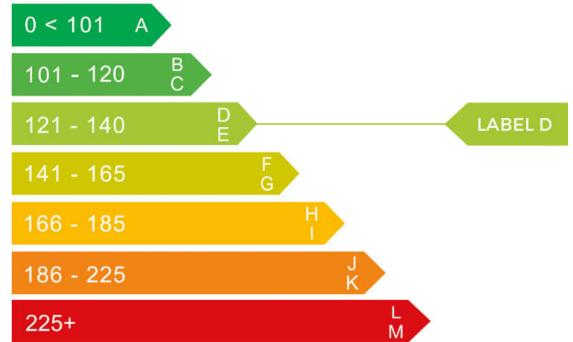

HYUNDAI

 **EK71SGX**

report date: 2024-09-19

General information

Make	HYUNDAI
Model	TUCSON SE CONNECT T-GDI HEV A
Colour	White
Year of manufacture	2021
Top speed	120 mph
Gearbox	6 speed automatic

Engine & fuel consumption

Power	227 BHP
Max. torque	350 Nm at 4.500 rpm
Engine capacity	1.598 cc
Cylinders	4
Fuel type	Hybrid / Electric
Consumption combined	50.4 mpg
CO2 emission	127 g/km
CO2 label	D

Internet history

Entry 1

Date	2023-02-18
Pictures	20
Listing price	View report