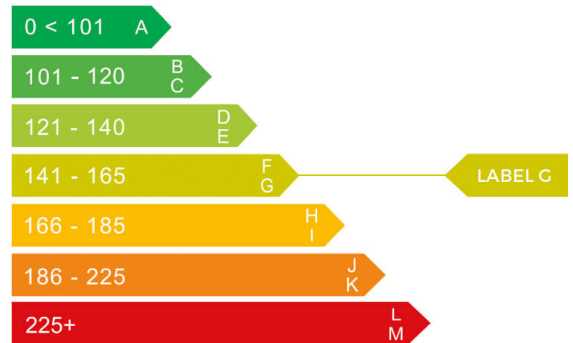

Mercedes-Benz

report date: 2024-09-08

General information

<b>Make</b>	MERCEDES-BENZ
<b>Model</b>	GLB 200 AMG LINE PREMIUM AUTO GLB 200 AMG LINE
<b>Colour</b>	White
<b>Year of manufacture</b>	2021
<b>Top speed</b>	129 mph
<b>Gearbox</b>	7 speed automatic

Engine & fuel consumption

<b>Power</b>	161 BHP
<b>Max. torque</b>	250 Nm at 4.000 rpm
<b>Engine capacity</b>	1.332 cc
<b>Cylinders</b>	4
<b>Fuel type</b>	Petrol
<b>Consumption combined</b>	37.7 mpg
<b>CO2 emission</b>	163 g/km
<b>CO2 label</b>	G