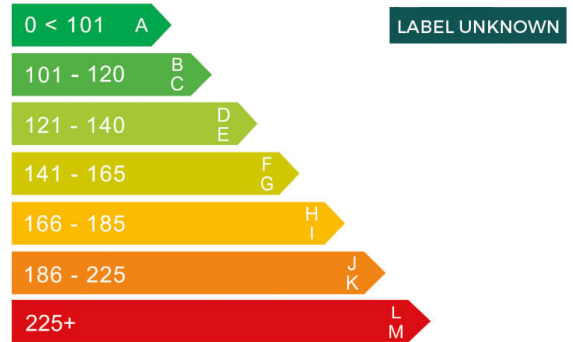

report date: 2024-09-10

General information

Make	FIAT
Model	500E LA PRIMA LA PRIMA
Colour	-
Year of manufacture	-
Top speed	93 mph
Gearbox	1 speed automatic

Engine & fuel consumption

Power	117 BHP
Max. torque	220 Nm at 2.000 rpm
Fuel type	Electric
Consumption combined	1.0 mpg