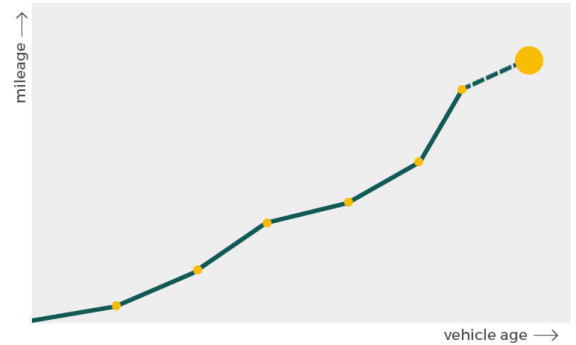

Mileage check

Odometer	In miles
Mileage registrations	15
First mileage registration	2012-09-01
Last registration	2024-07-25
Complete history	See info

Registration #1	2012-09-01	25 mi
Registration #2	2014-09-18	27.696 mi
Registration #3	2015-10-19	44.214 mi
Registration #4	2016-11-07	57.854 mi
Registration #5	2017-01-13	58.575 mi
Registration #6	2017-09-19	64.872 mi
Registration #7	2018-09-14	73.823 mi
Registration #8	2019-09-16	77.324 mi
Registration #9	2020-09-16	81.324 mi
Registration #10	2021-09-16	85.324 mi
Registration #11	2022-09-16	89.324 mi
Registration #12	2023-09-16	93.324 mi
Registration #13	2024-03-16	97.324 mi
Registration #14	2024-06-16	101.324 mi
Registration #15	2024-07-25	105.324 mi

[More info >](#)