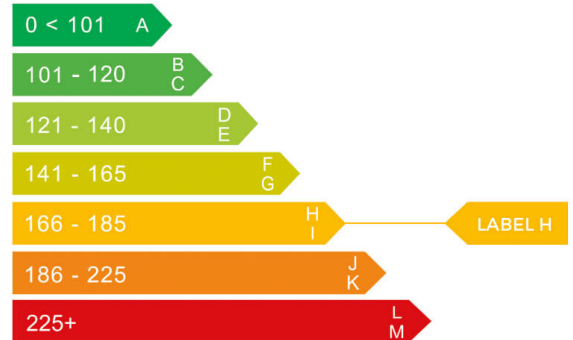

PORSCHE

 **C4JBA**

report date: 2024-12-04

General information

Make	PORSCHE
Model	PANAMERA D V6 TIPTRONIC AUTO D V6 TIPTRONIC
Colour	Grey
Year of manufacture	2012
Top speed	150 mph
0 - 60 mph	6.8 seconds
Gearbox	8 speed automatic

Engine & fuel consumption

Power	250 BHP
Max. torque	550 Nm at 2.750 rpm
Engine capacity	2.967 cc
Cylinders	6
Fuel type	Diesel
Consumption city	34.9 mpg
Consumption extra urban	50.4 mpg
Consumption combined	43.5 mpg
CO2 emission	172 g/km
CO2 label	H

[More info >](#)

Dimensions & weight

Width	1931 mm
Height	1418 mm
Length	4970 mm
Wheel base	2920 mm
Kerb weight	1880 kg

Additional information

Fuel tank capacity	100 l
Fuel delivery	Direct Injection
Number of doors	5
Number of seats	4
Number of axles	2
Engine number	041240