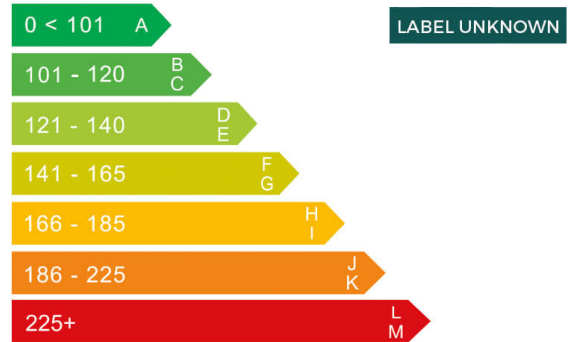

HONDA

report date: 2024-11-08

General information

Make	HONDA
Model	ENY1 ADVANCE
Colour	Grey
Year of manufacture	2023
Top speed	99 mph
Gearbox	1 speed automatic

Engine & fuel consumption

Power	201 BHP
Max. torque	310 Nm at 310 rpm
Fuel type	Electricity