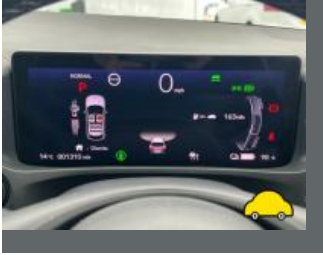

Internet history

Entry 1

Date	2024-05-09
Pictures	12
Listing price	View report