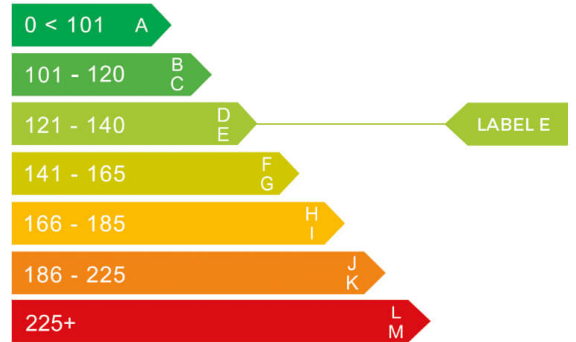

ŠKODA

report date: 2025-01-24

General information

Make	SKODA
Model	OCTAVIA VRS TDI S-A
Colour	Silver
Year of manufacture	2022
Top speed	152 mph
Gearbox	7 speed Semi-Automatic

Engine & fuel consumption

Power	197 BHP
Max. torque	400 Nm at 1.750 rpm
Engine capacity	1.968 cc
Cylinders	4
Fuel type	Diesel
Consumption city	50.4 mpg
Consumption extra urban	76.4 mpg
Consumption combined	56.5 mpg
CO2 emission	133 g/km
CO2 label	E